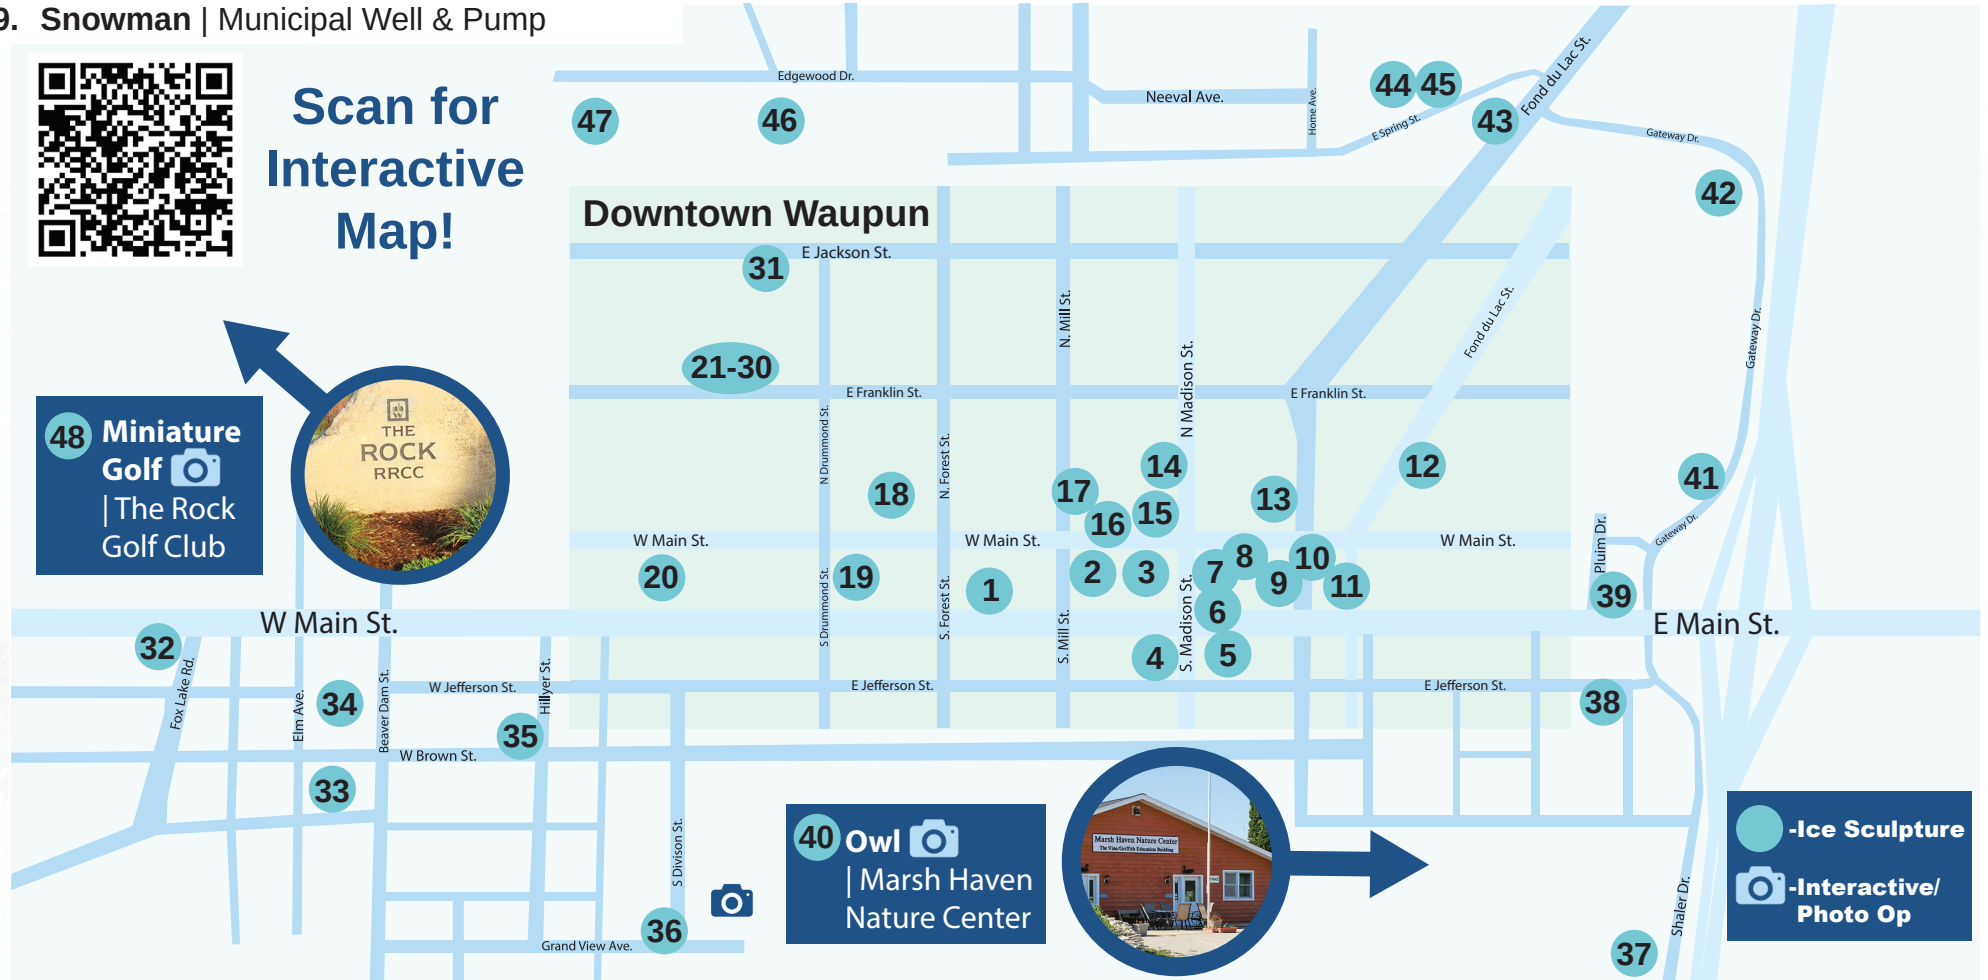

Interactive Scavenger Hunt

Saturday, February 17th from 10 am to 3 pm.
Experience Waupun during the Iced Goosechase through a series of over 40 missions and earn points for prizes!

Warming Stations

Stop by **Guth's Candy, Waupun Heritage Museum, Werner-Harmsen Furniture, Juds Bowling and Bar, Waupun Senior Center, Horicon Bank, Wind & Unwined, Marsh Haven Nature Center, The Source Radio Station, Emmanuel Waupun Church, Green Collar Grooming, and Midtown Market** to warm up with some live music, warm drinks, and sweet treats.

1. **Welcome to Waupun** | City of Waupun 📷
2. **Diamond** | Gysbers Jewelry
3. **Microphone** | The Source/Sunny 97.7
4. **Stacked Books** | Historical Society 📷
5. **Husky** | Green Collar Grooming
6. **TV** | Thrivent Waupun 📷
7. **Ice Canvas** | Imagine That! Art Studio
8. **Man Fishing** | Malter/Maly Family
9. **Snowman** | Municipal Well & Pump

Scan for
Interactive
Map!

48 **Miniature Golf** 📷
| The Rock Golf Club

40 **Owl** 📷
| Marsh Haven Nature Center

● -Ice Sculpture
📷 -Interactive/
Photo Op

26. **Photo Frame** | My Property Shoppe 📷
27. **Moon with Stars** | My Property Shoppe
28. **House** | My Property Shoppe
29. **Octopus** | My Property Shoppe
30. **Gorilla** | Silverback Brazilian Jiu-Jitsu 📷
31. **Shopping Bag** | Modern Mercantile
32. **Photo Frame** | Horicon Bank 📷
33. **Music Note** | Waupun Fine Arts

34. **Christmas Tree** | SSM Health
35. **Cross** | Emmanuel Church
36. **Windmill** | Go-Dutch Solutions
37. **Tooth** | Dentistry of WI
38. **Batman** | Jimmy John's
39. **American Flag** | Guth's Candy
41. **Hockey Player** | Basalt Wellness